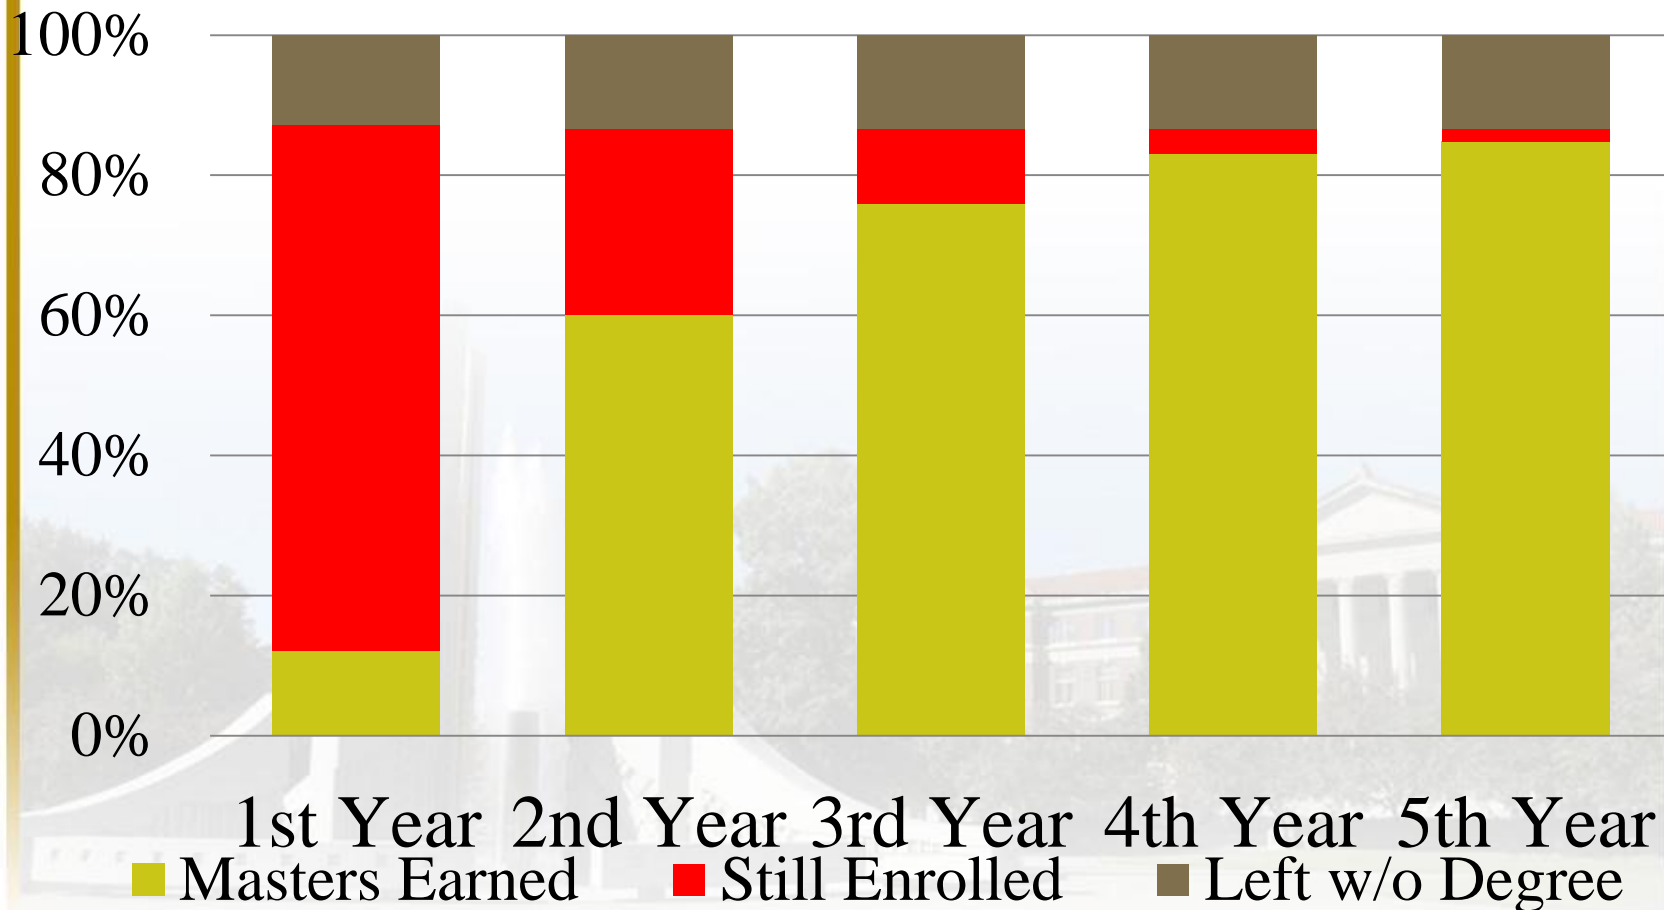

West Lafayette Master's Students 2011 [Cohort starting 2006]