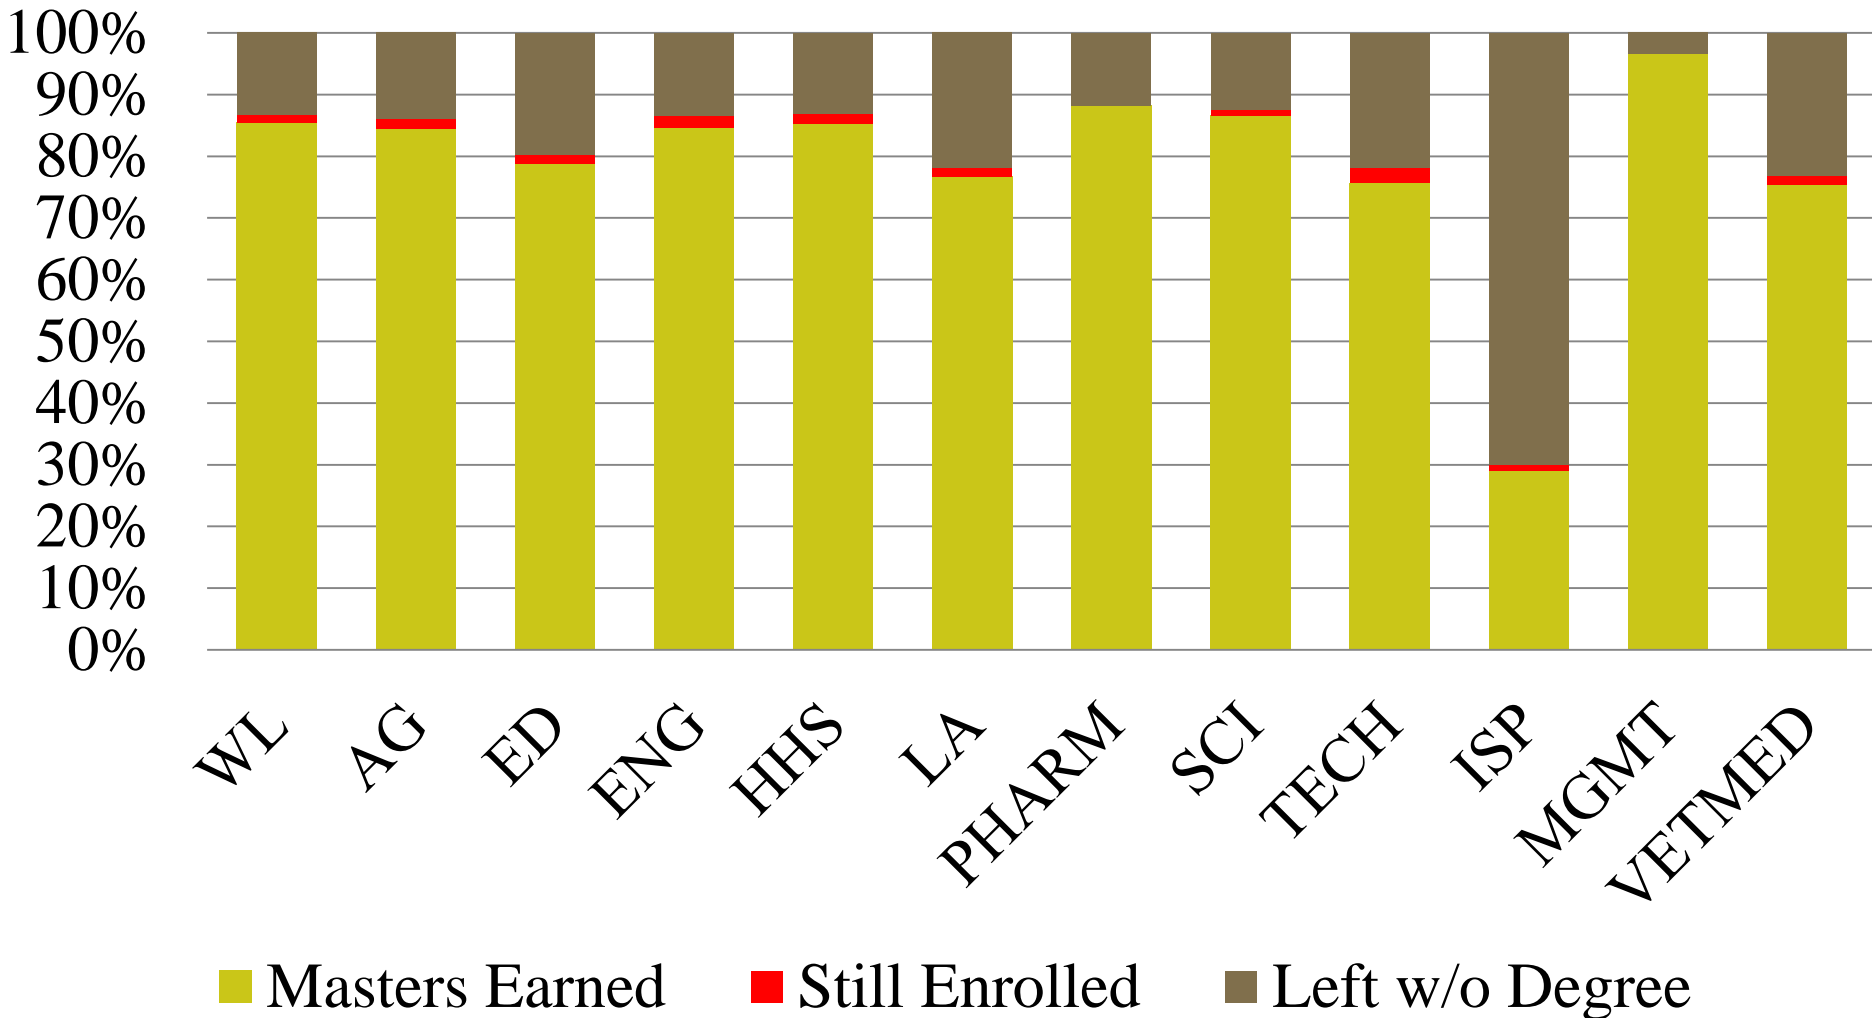

## About Purdue

- Public land-grant institution, founded in 1869
- 5 campuses, one graduate school
- Main campus in West Lafayette

## Purdue Graduate Student Degree Profile

Data collection is going well.

Data collection is going well.

Biggest frustration: securing IRB approval

## Master's Retention by College: 2007 - 2011

## West Lafayette Master's Students 2011 [Cohort starting 2006]