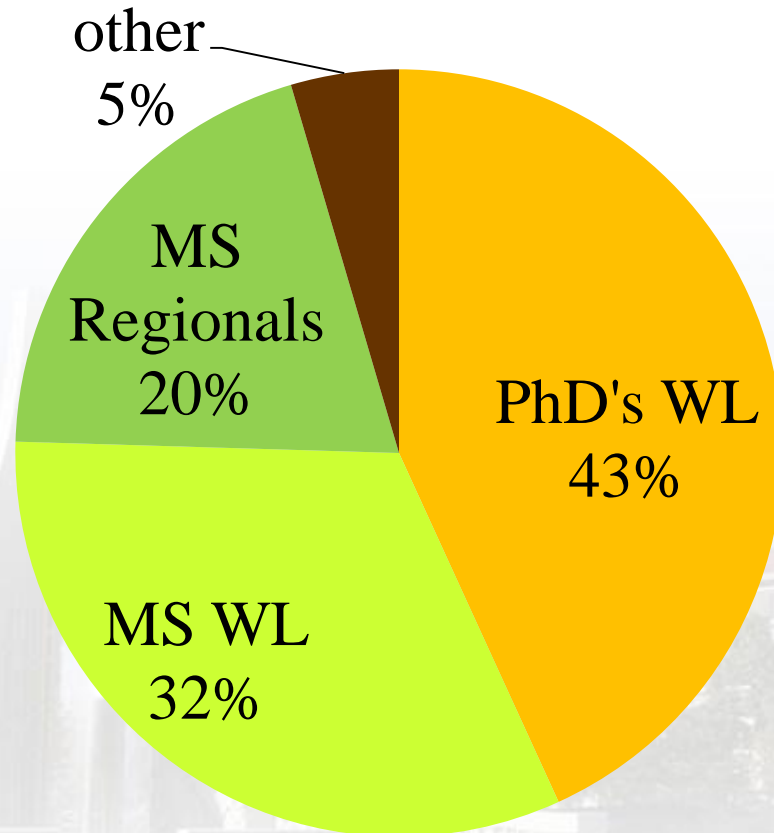

Purdue Graduate Student Degree Profile