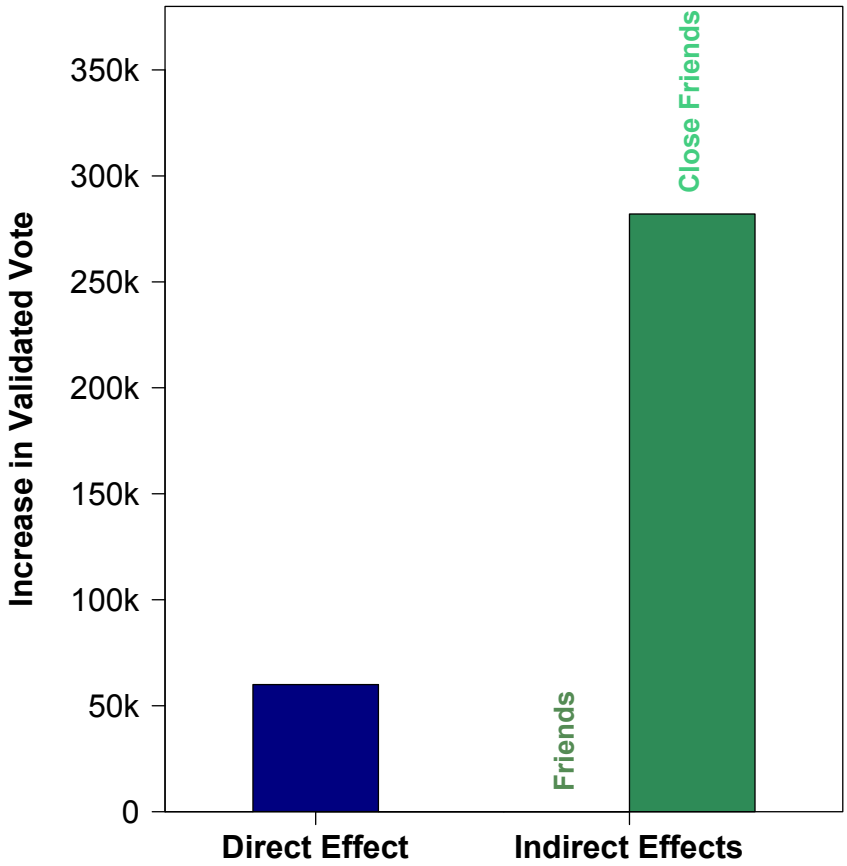

f Jaime Settle, Jason Jones, and 18 other friends have voted.

Viral Voting

FACEBOOK
NETWORK

facebook

Facebook Network Abilene, Texas

- Voter
- Nonvoter
- Close Friendship

Viral Voting

FACEBOOK NETWORK