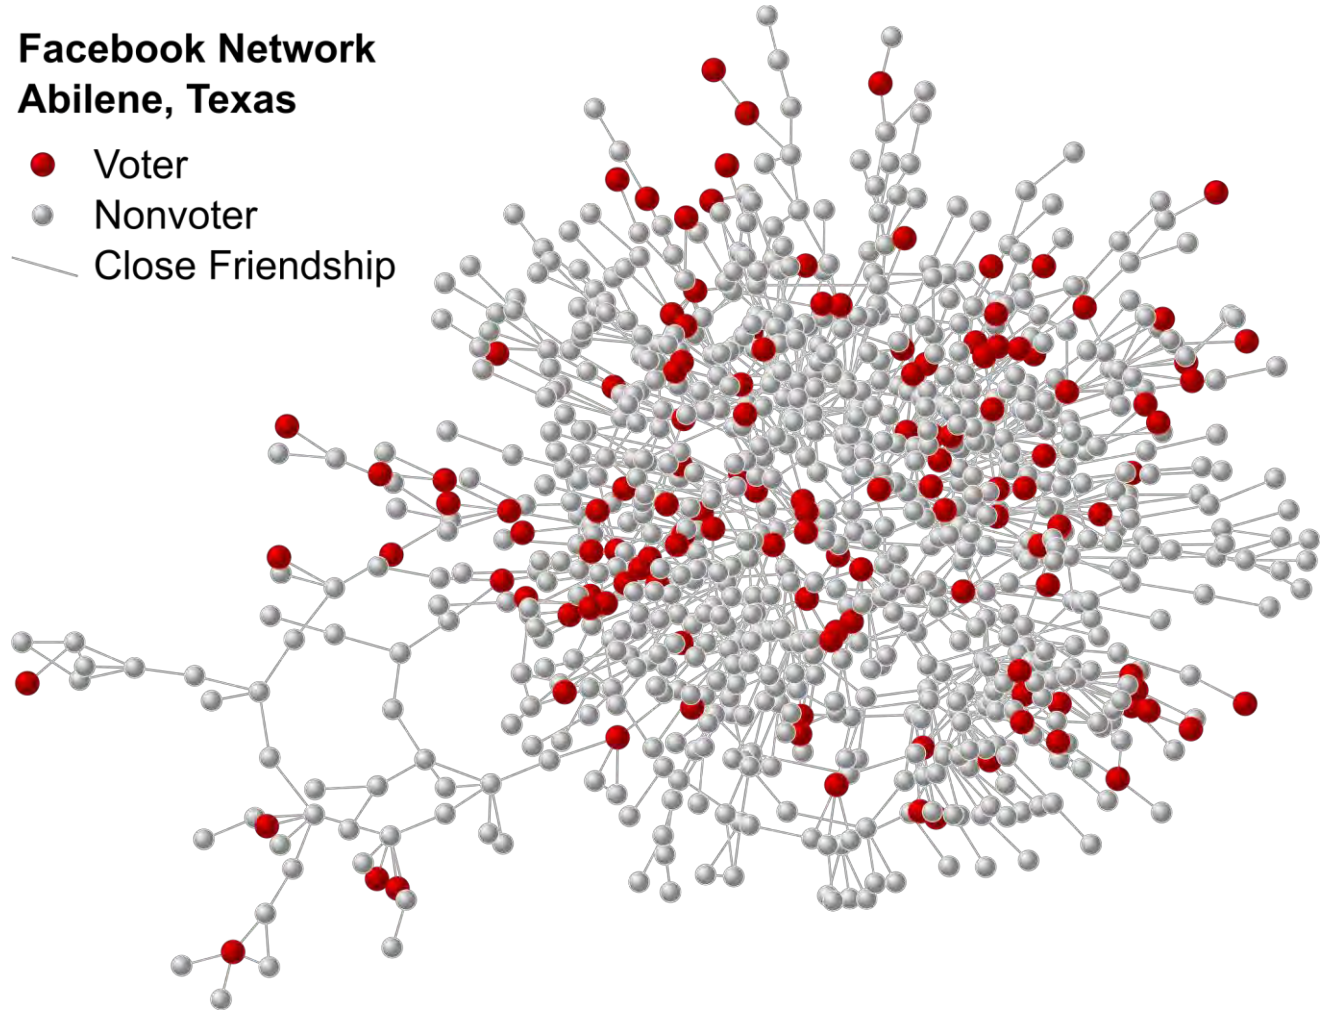

f Jaime Settle, Jason Jones, and 18 other friends have voted.

Viral Voting

FACEBOOK
NETWORK

facebook

Facebook Network Abilene, Texas

- Voter
- Nonvoter
- Close Friendship

Viral Voting

FACEBOOK NETWORK

The screenshot shows the Facebook app interface for 'Triton Schedule'. At the top, there's a search bar and the app name. Below that are tabs for 'My Schedule', 'All Courses', and 'All Friends'. The main content area displays 'Winter 2013' with a table of courses and friends enrolled.