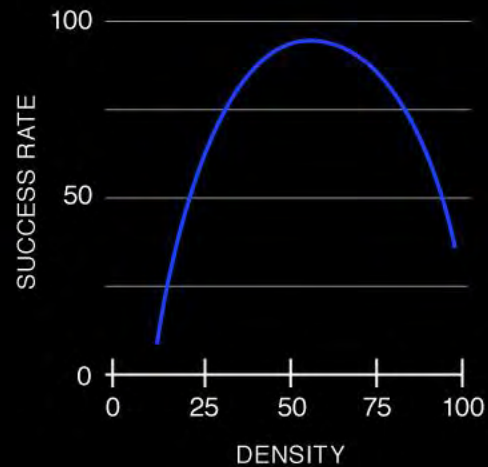

HAPPINESS

Happiness Clusters

FHS NETWORK

Generosity Cascades

EXPERIMENTAL NETWORK

Broadway Musicals!

$0/10 = 0\%$

$4/10 = 40\%$

$10/10 = 100\%$

How Do We Take Our Natural Social Networks Online?

The screenshot displays the TouchGraph Facebook Browser interface. The window title is "TouchGraph Facebook Browser". The interface is divided into several sections: