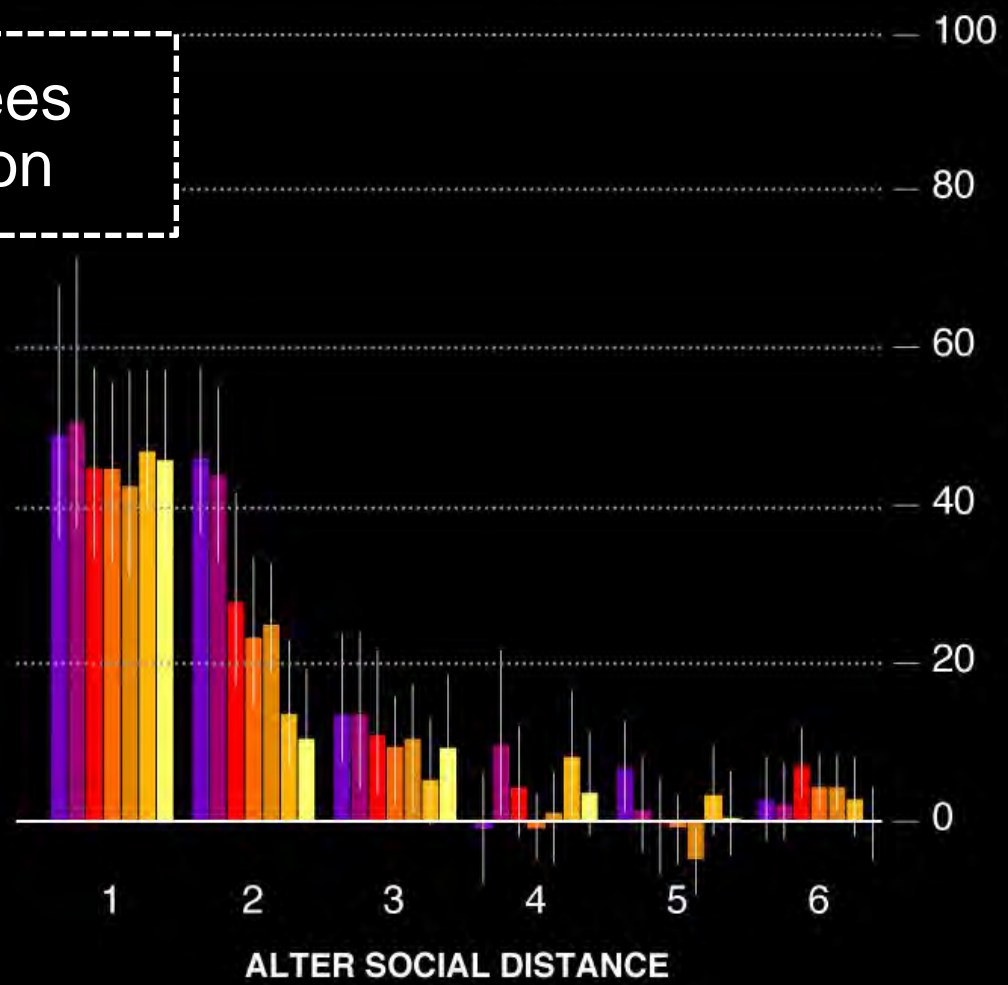

Social Network

The Framingham Heart Study

Original Cohort
1948
N = 5,209

Offspring Cohort
1971
N = 5,124

Gen 3 Cohort
2002
N ~ 4,000

Obesity Clusters

FHS NETWORK

Three Degrees Of Association

FHS NETWORK

- Wave 1
- Wave 2
- Wave 3
- Wave 4
- Wave 5
- Wave 6
- Wave 7

Causes of Similarity and Clustering

The Spread Of Obesity

FROM 1971 TO 2003

Spread of Obesity

SOCIAL CONTACT

Ego-Perceived Friend
 Mutual Friend
 Alter-Perceived Friend
 Same Sex Friend
 Opposite Sex Friend
 Spouse
 Sibling
 Same Sex Sibling
 Opposite Sex Sibling
 Immediate Neighbor
 Small Workplace Co-worker