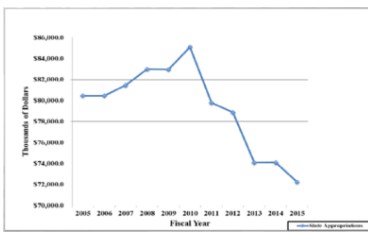

Funding

- Graduate Assistantships
- College Tuition Waivers
  - $851,763
- Diversity Tuition Waivers
  - $165,320
- International Studies Tuition Waivers
  - $113,705

OUR CRISIS

GRADUATE SCHOOL
Illinois State University

State Appropriations FY2005-FY 2015

Office of the Provost