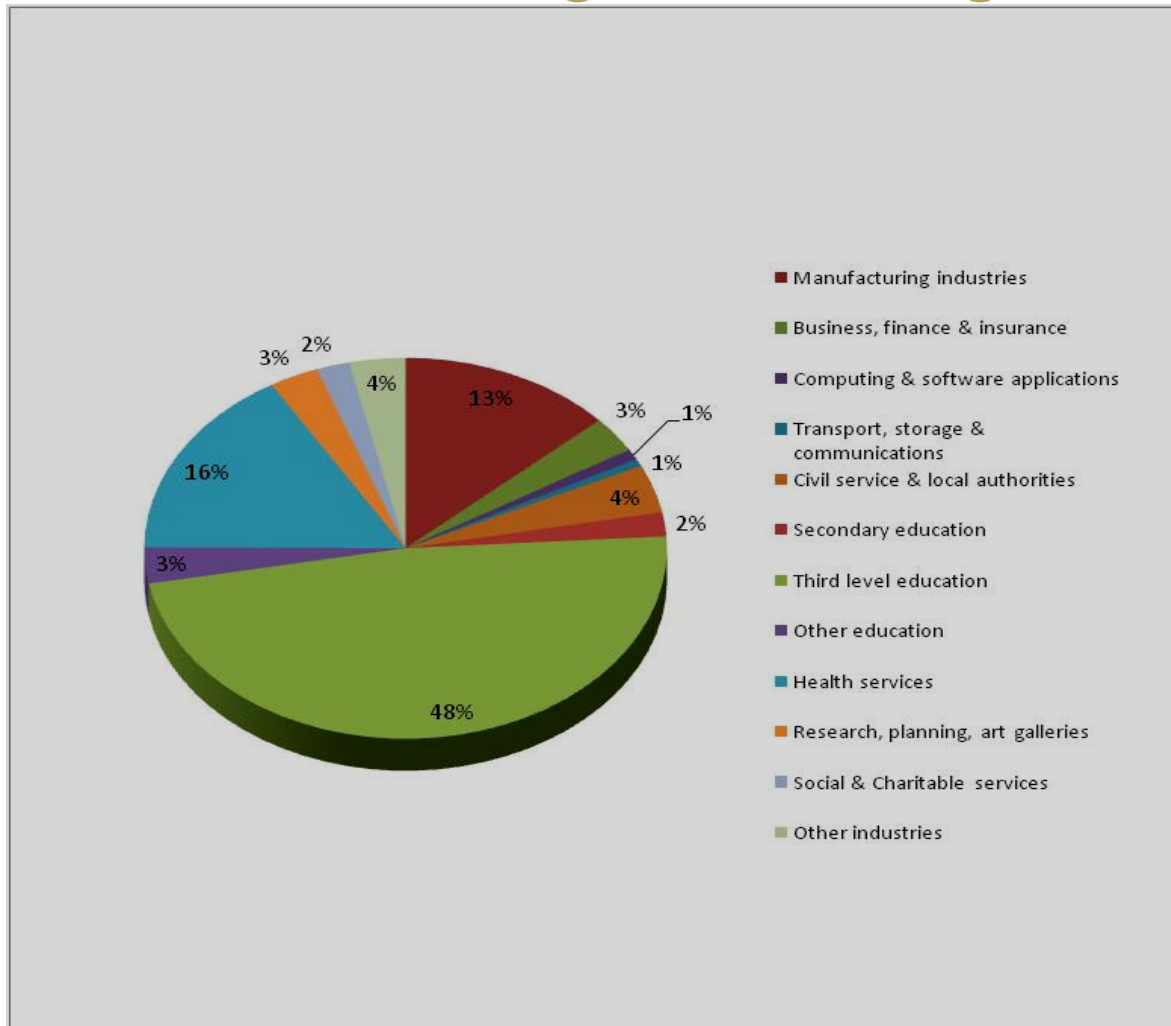

Where do doctoral graduates go?

Source: HEA, *What do graduates do? 2008*